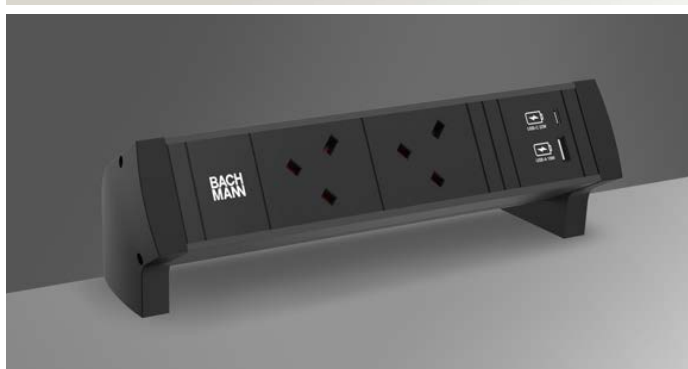

2 UK + A&C
Classy **Black**