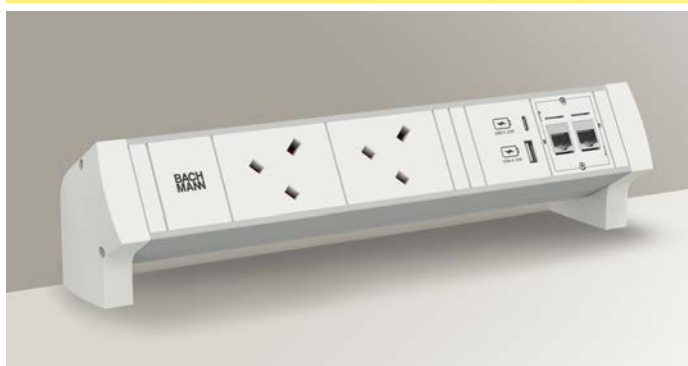

2 UK + A&C
+ 1CM
Trendy **White**