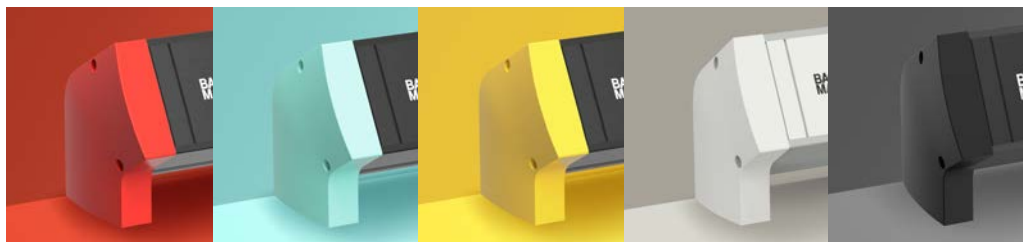

DESIGN HIGHLIGHT

VIVID COLOURS for End Cap

Now, 5 distinctive colours reflecting different temperament, bringing a sense of avant-garde and stylish to your work place.

A choice of **Trendy White**, **Classy Black** and 3 vivid colours.

Cherry Tomato # Energy	Orange calls to mind feelings of excitement, enthusiasm, and warmth, creating positive energy at work.
Summer Turquoise # Calmness	Shades of green found in nature may help put us at ease in a tension work place.
Sunshine Yellow # Uplift	Yellow stimulates emotion, which makes it an ideal color for creativity. 'It is a color that makes us feel uplifted, happy, energized and invited.
Trendy White # Freshness	White can convey cleanliness, freshness, and simplicity. The color white often symbolizing a new beginning or a fresh start.
Classy Black # Coolness	Black evokes positive associations including attractiveness and elegance. The color oozes sophistication.

DESIGN FEATURES

The curved end cap – adding playful and young elements.