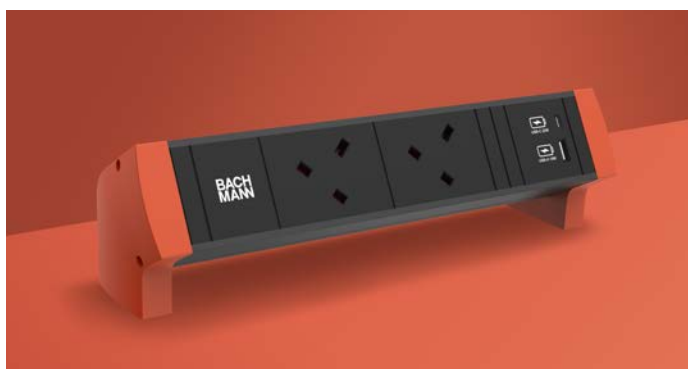

YOFFCE Colour Décor Connection Panel Range

Our YOFFICE full range is now available across Asia Pacific Region with selection of country specific sockets, please contact our sales team for enquiries or order placing!

Email: salesap@bachmann.com

2 UK + A&C
Cherry **Tomato**